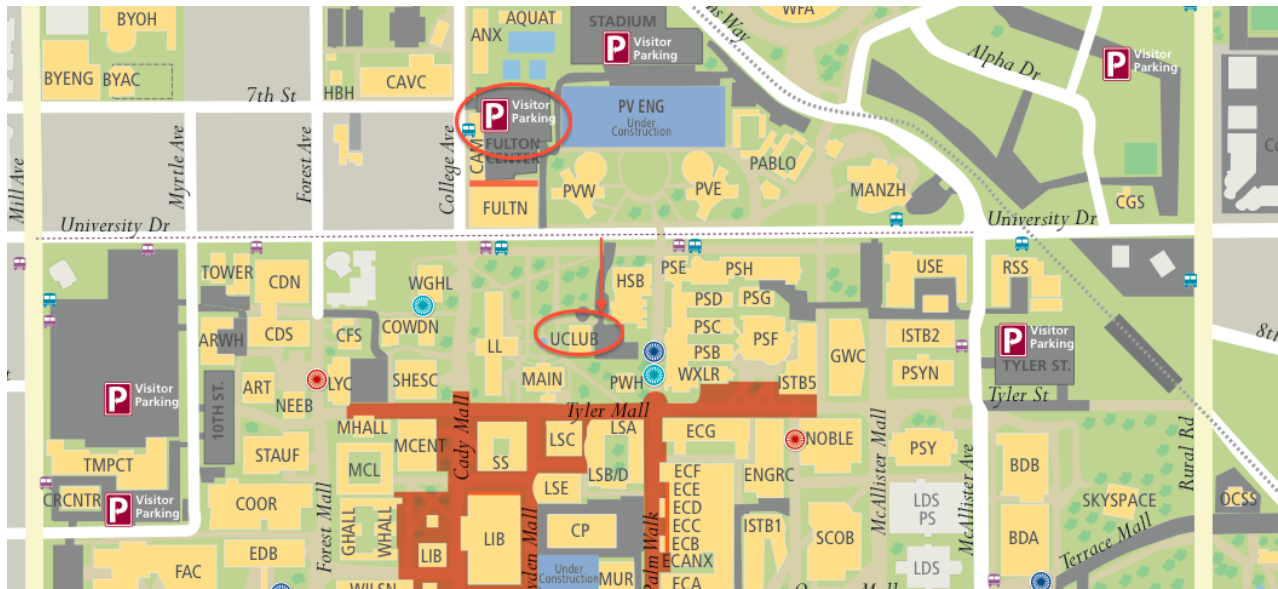

VENUE

University Club
425 E. University Dr.
Tempe, AZ 85281

Directions from Loop 202 map

Exit off Scottsdale Rd/Rural Rd going south
Turn Right on University Dr.
Take the first left after Palm Walk
Go straight until you reach our parking lot

Directions form Interstate 60 map

Exit Rural Rd and go north
Turn Left on University Dr.
Take the first left after Palm Walk
Go straight until you reach our parking lot

MAP

Hotels

- A.** Courtyard by Marriott Tempe 601 S Ash Ave, Tempe, AZ, US, 85281 (3 star) Phone: (800) 321-2211
- B.** The Graduate Hotel Tempe, 225 E Apache Blvd, Tempe, AZ 85281 (3.5 star) Phone: (480) 967-9431
- C.** Tempe Mission Palms 60 E 5th St, Tempe, AZ 85281 (4 star) Phone: (480) 894-1400
- D.** Moxy Hotel (formerly 1333 Hotel) - 1333 S Rural Rd, Tempe, AZ 85281 (3 star) Phone: (480) 968-3451