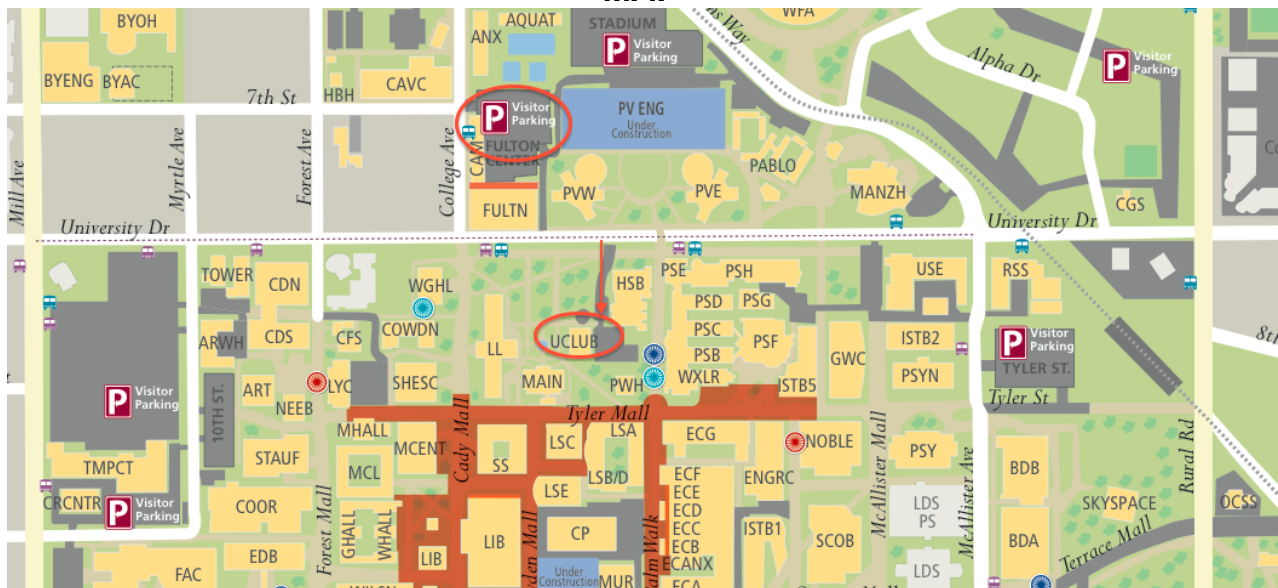

VENUE

University Club
425 E. University Dr.
Tempe, AZ 85281

Directions from Loop 202 map

Exit off Scottsdale Rd/Rural Rd going south
Turn Right on University Dr.
Take the first left after Palm Walk
Go straight until you reach our parking lot

Directions form Interstate 60 map

Exit Rural Rd and go north
Turn Left on University Dr.
Take the first left after Palm Walk
Go straight until you reach our parking lot

MAP

Hotels

- **A.** *Courtyard by Marriott Tempe* 601 S Ash Ave, Tempe, AZ, US, 85281 (3 star) Phone: (800) 321-2211
- **B.** *The Graduate Hotel Tempe*, 225 E Apache Blvd, Tempe, AZ 85281 (3.5 star) Phone: (480) 967-9431
- **C.** *Tempe Mission Palms* 60 E 5th St, Tempe, AZ 85281 (4 star) Phone: (480) 894-1400
- **D.** *Moxy Hotel (formerly 1333 Hotel)* - 1333 S Rural Rd, Tempe, AZ 85281 (3 star) Phone: (480) 968-3451