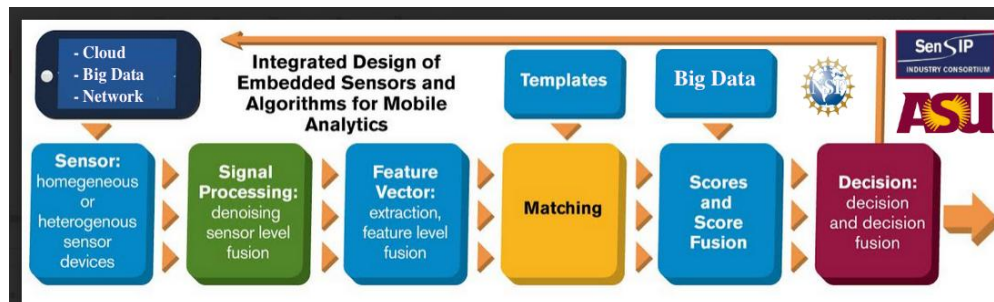

International Sensors, Signal Processing and Communications (ISSPC 2016) Workshop

Collaborative ASU SenSIP-ITESM Workshop, May 24-25, 2016

An Industry-University International Event

At Arizona State University, University Club, Tempe Arizona

AREAS INCLUDE

Sensor Arrays
Acoustic and Image Sensors
Big Data and Data Fusion
Sensor Management
Detection and Estimation Algorithms for Sensors
Embedded Machine Learning Algorithms for Sensors
Embedded Sensors and Embedded DSP